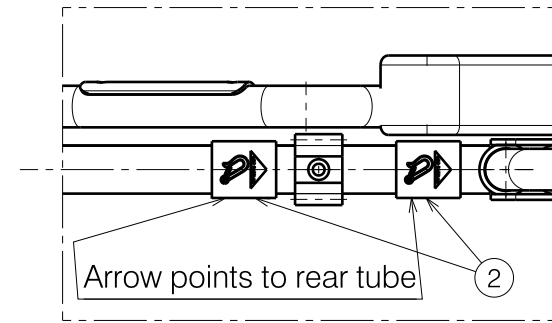

Isometric view

Side view

Detail B

Top view

Detail C

Detail A

No.	Title	Art. nr.	Sticker	Quantity
1	Sticker Vermeiren 85X15	T001051		2
2	Sticker taxi hooks (SD 44-46: Pos.A)	T001076		4
	Sticker taxi hooks (SD 42: Pos.B)	T001076		4
3	Sticker serial number	T001097		1
4	Sticker name Eclips+	T001033		2

E000675 / D

STICKER CONFIGURATION ECLIPS+				Plan No. E000675 / D
STIKKER CONFIGURATIE ECLIPS+				
Scale: 3:40	Drafted	Verified	Confirmed	
Date	11/01/2011	27/01/2015	27/01/2015	
Initials	TT	TT	PJ	