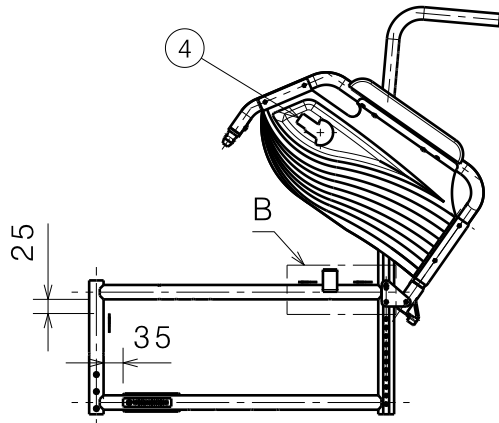

Isometric view

Side view

Detail B

Top view

Detail C

Detail A

No.	Title	Art. nr.	Sticker	Quantity
1	Sticker Vermeiren 85X15	T001051		2
2	Sticker taxi hooks (SD 44-46: Pos.A)	T001076		4
	Sticker taxi hooks (SD 42: Pos.B)	T001076		4
3	Sticker serial number	T001097		1
4	Sticker name Eclips+	T001033		2

E000675 / D

STICKER CONFIGURATION ECLIPS+				Plan No. E000675 / D
STIKKER CONFIGURATIE ECLIPS+				
Scale: 3:40	Drafted	Verified	Confirmed	
Date	11/01/2011	27/01/2015	27/01/2015	
Initials	TT	TT	PJ	