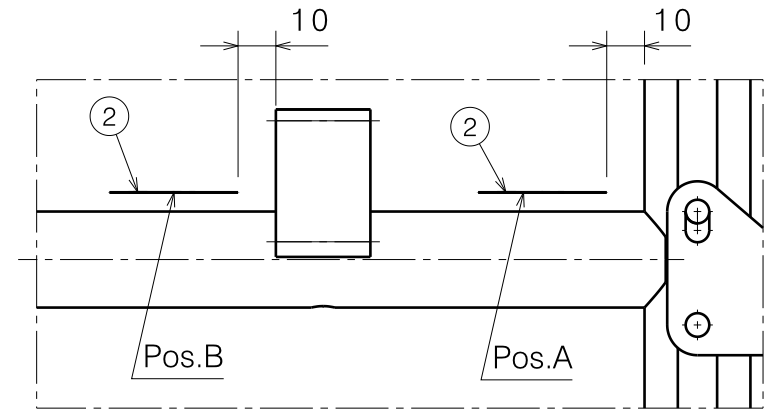

Isometric view

Side view

Detail B

Top view

Detail C

Detail A

No.	Title	Art. nr.	Sticker	Quantity
1	Sticker Vermeiren 85X15	T001051		2
2	Sticker taxi hooks (SD 44-46: Pos.A)	T001076		4
	Sticker taxi hooks (SD 42: Pos.B)	T001076		4
3	Sticker serial number	T001097		1
4	Sticker name Eclips+	T001033		2

E000675 / D

STICKER CONFIGURATION ECLIPS+				Plan No. E000675 / D
STIKKER CONFIGURATIE ECLIPS+				
Scale: 3:40	Drafted	Verified	Confirmed	
Date	11/01/2011	27/01/2015	27/01/2015	
Initials	TT	TT	PJ	