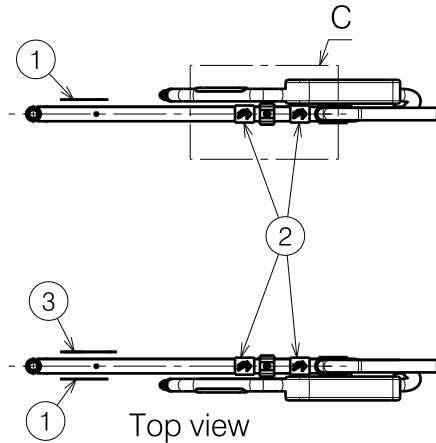

Isometric view

Side view

Detail B

Top view

Detail C

Detail A

No.	Title	Art. nr.	Sticker	Quantity
1	Sticker Vermeiren 85X15	T001051		2
2	Sticker taxi hooks (SD 44-46: Pos.A)	T001076		4
	Sticker taxi hooks (SD 42: Pos.B)	T001076		4
3	Sticker serial number	T001097		1
4	Sticker name Eclips+	T001033		2

E000675 / D

STICKER CONFIGURATION ECLIPS+				Plan No. E000675 / D
STIKKER CONFIGURATIE ECLIPS+				
Scale: 3:40	Drafted	Verified	Confirmed	
Date	11/01/2011	27/01/2015	27/01/2015	
Initials	TT	TT	PJ	