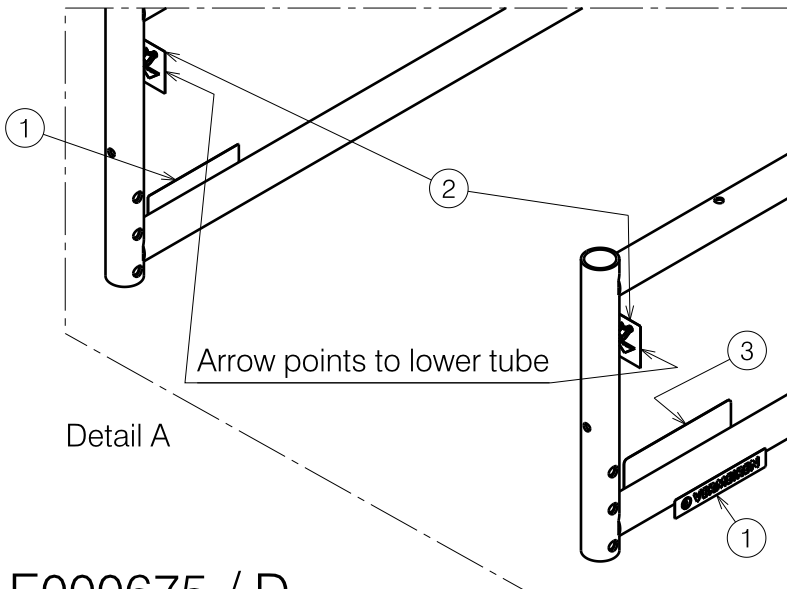

Isometric view

Side view

Detail B

Top view

Detail C

Detail A

No.	Title	Art. nr.	Sticker	Quantity
1	Sticker Vermeiren 85X15	T001051		2
2	Sticker taxi hooks (SD 44-46: Pos.A)	T001076		4
	Sticker taxi hooks (SD 42: Pos.B)	T001076		4
3	Sticker serial number	T001097		1
4	Sticker name Eclips+	T001033		2

E000675 / D

STICKER CONFIGURATION ECLIPS+				Plan No. E000675 / D
STIKKER CONFIGURATIE ECLIPS+				
Scale: 3:40	Drafted	Verified	Confirmed	
Date	11/01/2011	27/01/2015	27/01/2015	
Initials	TT	TT	PJ	