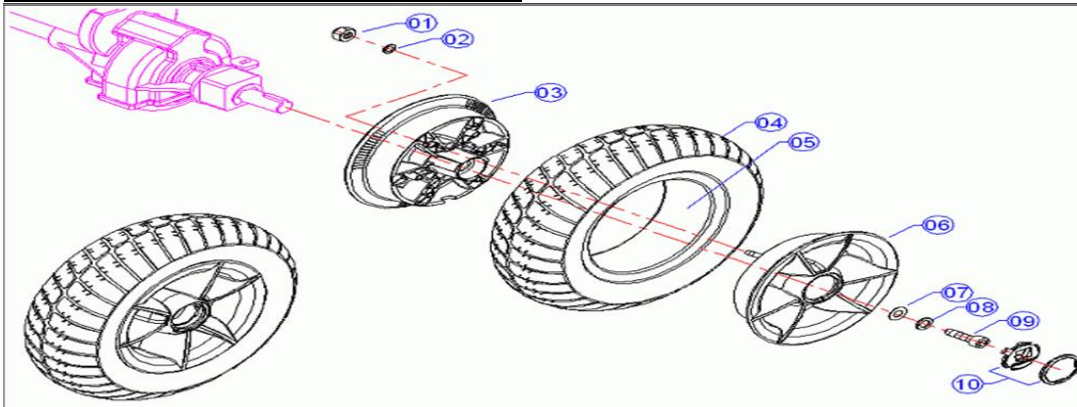

Battery pack complete

1	BATTERY CEL LITHIUM	1914105
2	MIDDLE PART HANDLE	1914107
3	FRONT PART HANDLE	1914109
4	SCREW M5	1914172
5	SCREW M3x10	1914173
6	NUT M3	1914174
7	CHARGING SOCKET	1913963
8	BATTERY BOX COVER	1914110
9	BATTERY BOX LOWER PART	1914111
10	SCREW M4x10	1914175
11	SCREW M3x13	1914176
12	BATTERY BOX LOCK	1914121
12	KEY FOR BATTERY BOX LOCK	1914825
15	LITHIUM CHARGER 2 AMP	1914124
16	CHARGER POWER CORD	1914125

ARMREST SET

1	BOLT HEXAGONAL M6x20	1995308
2	ARMREST LEFT	1913937
	ARMREST RIGHT	1913938
3	NUT M6	2990533

REAR WHEEL COMPLETE

1	NUT M6 INOX	2990533
2	SPRING WASHER M6	1004414
3	INNER RIM	1913939
4	TIRE BLACK	1911594
5	INNER TIRE	1995114
6	OUTER RIM	1913940
7	WASHER	1913941
8	SPRING WASHER M6	1913942

SEAT ASSEMBLY

SEAT FOLDING SYSTEM

SWIVEL SEAT		
10	SEAT TUBE	1917958

FRONT AXLE COMPLETE		
1	FRONT AXLE TUBE	1920033
2	FRONT TURNING AXLE	1914154
3	CENTER TUB	1914209
4	BEARING SHAFT	1914210
10	COMPLETE WHEEL	1915126
14	INNER RIM	1914155
16	INNER TUBE	1001263
17	OUTER RIM	1914156