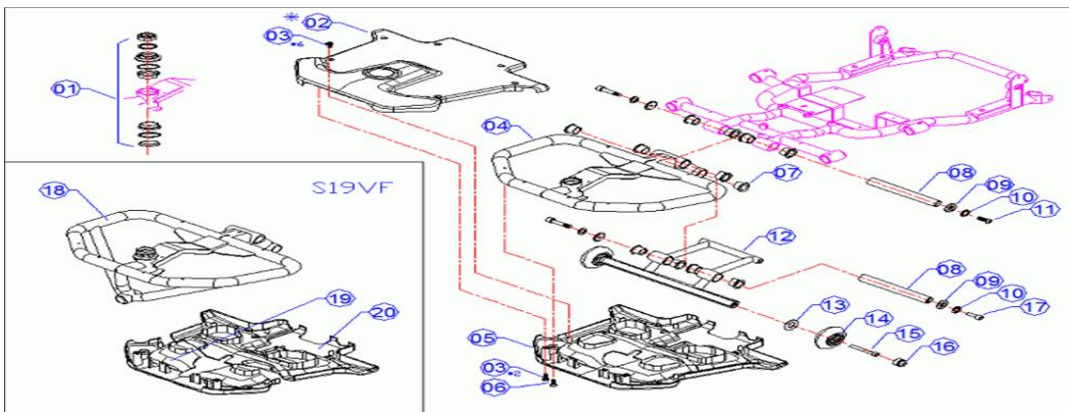

ARMREST SET

1	BOLT HEXAGONAL M6x20	1995308
2	ARMREST LEFT	1913937
	ARMREST RIGHT	1913938
3	NUT M6	2990533

REAR WHEEL COMPLETE

1	NUT M6 INOX	2990533
2	SPRING WASHER M6	1004414
3	INNER RIM	1913939
4	TIRE BLACK	1911594
5	INNER TIRE	1995114
6	OUTER RIM	1913940
7	WASHER	1913941
8	SPRING WASHER M6	1913942

9	SCREW M8x20	1913959
10	WHEEL CAP	1913960
11	AXLE KEY	1918922

ANTI TIPPING WHEEL

4	NYLON CAP_M6	
5	NUT M6 INOX	1995312
7	ANTI TIPPING WHEEL	1915522
9	BOLT M6 x40 INOX	1995305

1	BEARING SET	1913961
2	FRONT FRAME TOP COVER BLUE	1913966
2	FRONT FRAME TOP COVER RED	1913967
5	FRONT FRAME LOWER COVER	1914122

5	RUBBER DUST COVER	1914150
6	PEDAL AXEL	1914203
7	LOCKING PIN PEDAL	1914204
8	BOLT M4x10	1914205
9	SPRING PEDAL AXEL	1914206
10	PEDAL	1914127

HANDEL BARS

29	LOWER TUBE HANDLE BAR		1920041
B	SE*STUURVERST.KOMPLEET MET STERKNOP		1915968
5	HANDLE BAR COVER RED		1914858
5	HANDLE BAR COVER BLUE		1914857
7	SPEED LEVER		1914207
8	SPEED LEVER ATTACHEMENT		1914208
not depicted	COVVER KNOB		1915992
27	BLOCKING WASHER		1918062

SEAT ASSEMBLY

SEAT FOLDING SYSTEM

SWIVEL SEAT		
10	SEAT TUBE	1917958

FRONT AXLE COMPLETE		
1	FRONT AXLE TUBE	1920033
2	FRONT TURNING AXLE	1914154
3	CENTER TUB	1914209
4	BEARING SHAFT	1914210
10	COMPLETE WHEEL	1915126
14	INNER RIM	1914155
16	INNER TUBE	1001263
17	OUTER RIM	1914156