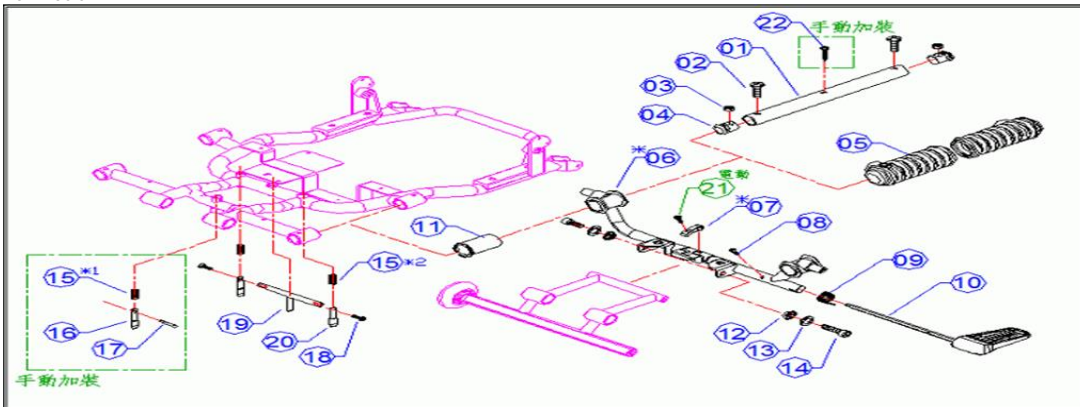

ARMREST SET

1	BOLT HEXAGONAL M6x20	1995308
2	ARMREST LEFT	1913937
	ARMREST RIGHT	1913938
3	NUT M6	2990533

REAR WHEEL COMPLETE

1	NUT M6 INOX	2990533
2	SPRING WASHER M6	1004414
3	INNER RIM	1913939
4	TIRE BLACK	1911594
5	INNER TIRE	1995114
6	OUTER RIM	1913940
7	WASHER	1913941
8	SPRING WASHER M6	1913942

9	SCREW M8x20	1913959
10	WHEEL CAP	1913960
11	AXLE KEY	1918922

ANTI TIPPING WHEEL

4	NYLON CAP_M6	
5	NUT M6 INOX	1995312
7	ANTI TIPPING WHEEL	1915522
9	BOLT M6 x40 INOX	1995305

1	BEARING SET	1913961
2	FRONT FRAME TOP COVER BLUE	1913966
2	FRONT FRAME TOP COVER RED	1913967
5	FRONT FRAME LOWER COVER	1914122

5	RUBBER DUST COVER	1914150
6	PEDAL AXEL	1914203
7	LOCKING PIN PEDAL	1914204
8	BOLT M4x10	1914205
9	SPRING PEDAL AXEL	1914206
10	PEDAL	1914127

HANDEL BARS

29	LOWER TUBE HANDLE BAR		1920041
B	SE*STUURVERST.KOMPLEET MET STERKNOP		1915968
5	HANDLE BAR COVER RED		1914858
5	HANDLE BAR COVER BLUE		1914857
7	SPEED LEVER		1914207
8	SPEED LEVER ATTACHEMENT		1914208
not depicted	COVVER KNOB		1915992
27	BLOCKING WASHER		1918062

SEAT ASSEMBLY

SEAT FOLDING SYSTEM

SWIVEL SEAT		
10	SEAT TUBE	1917958

FRONT AXLE COMPLETE		
1	FRONT AXLE TUBE	1920033
2	FRONT TURNING AXLE	1914154
3	CENTER TUB	1914209
4	BEARING SHAFT	1914210
10	COMPLETE WHEEL	1915126
14	INNER RIM	1914155
16	INNER TUBE	1001263
17	OUTER RIM	1914156