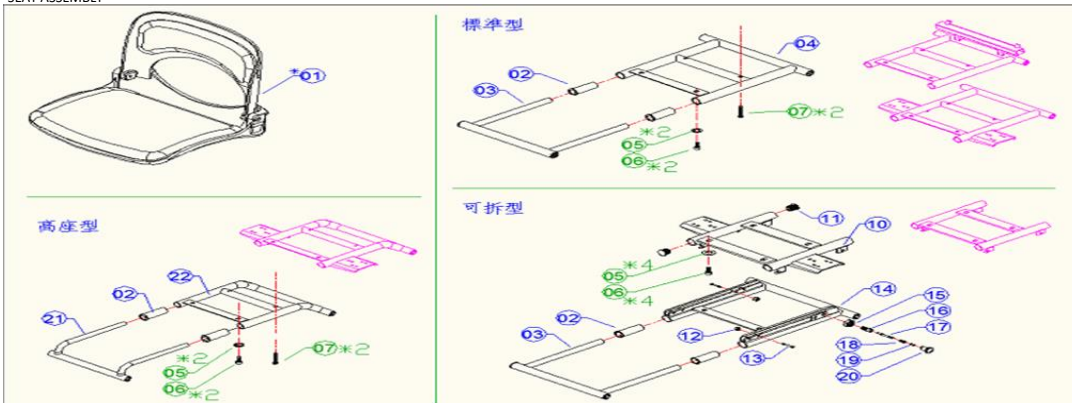

12	Set transport wheels +support	1919572
13		
14		
15		
16		

REAR FRAME

1	CARPET	1913962
2	REAR COVER BLUE	1914178
2	REAR COVER RED	1914179
7	UNDER BODY	1914148
15	REAR COVER + MUDGUARD	1914149

FOLDING SYSTEM

SEAT ASSEMBLY

SEAT FOLDING SYSTEM

SWIVEL SEAT		
10	SEAT TUBE	1917958

FRONT AXLE COMPLETE		
1	FRONT AXLE TUBE	1920033
2	FRONT TURNING AXLE	1914154
3	CENTER TUB	1914209
4	BEARING SHAFT	1914210
10	COMPLETE WHEEL	1915126
14	INNER RIM	1914155
16	INNER TUBE	1001263
17	OUTER RIM	1914156