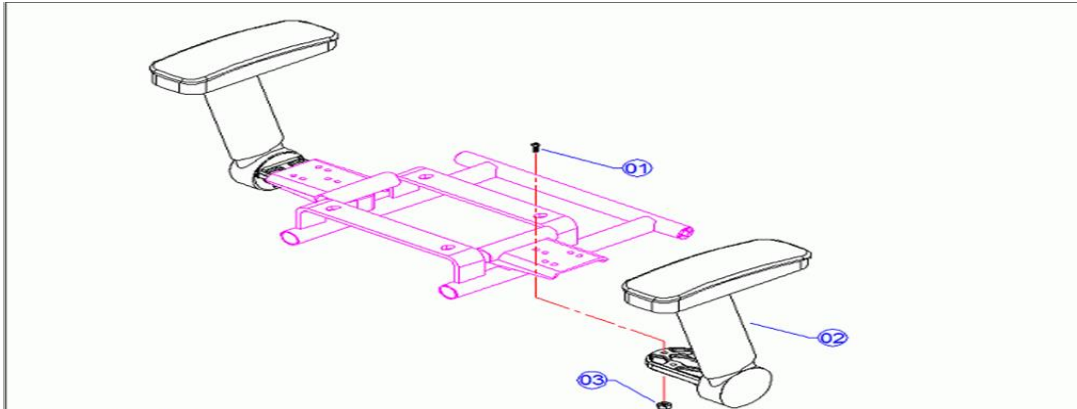

Battery pack complete

1	BATTERY CEL LITHIUM	1914105
2	MIDDLE PART HANDLE	1914107
3	FRONT PART HANDLE	1914109
4	SCREW M5	1914172
5	SCREW M3x10	1914173
6	NUT M3	1914174
7	CHARGING SOCKET	1913963
8	BATTERY BOX COVER	1914110
9	BATTERY BOX LOWER PART	1914111
10	SCREW M4x10	1914175
11	SCREW M3x13	1914176
12	BATTERY BOX LOCK	1914121
12	KEY FOR BATTERY BOX LOCK	1914825
15	LITHIUM CHARGER 2 AMP	1914124
16	CHARGER POWER CORD	1914125

ARMREST SET

1	BOLT HEXAGONAL M6x20	1995308
2	ARMREST LEFT	1913937
	ARMREST RIGHT	1913938
3	NUT M6	2990533

REAR WHEEL COMPLETE

1	NUT M6 INOX	2990533
2	SPRING WASHER M6	1004414
3	INNER RIM	1913939
4	TIRE BLACK	1911594
5	INNER TIRE	1995114
6	OUTER RIM	1913940
7	WASHER	1913941
8	SPRING WASHER M6	1913942