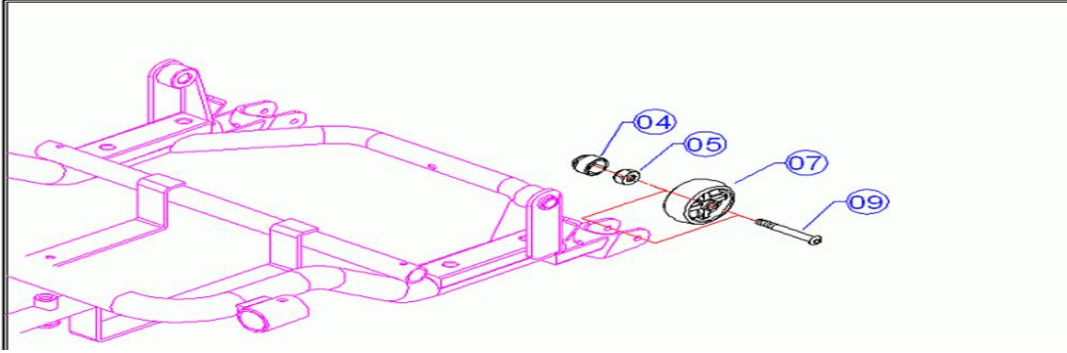

ARMREST SET

1	BOLT HEXAGONAL M6x20	1995308
2	ARMREST LEFT	1913937
	ARMREST RIGHT	1913938
3	NUT M6	2990533

REAR WHEEL COMPLETE

1	NUT M6 INOX	2990533
2	SPRING WASHER M6	1004414
3	INNER RIM	1913939
4	TIRE BLACK	1911594
5	INNER TIRE	1995114
6	OUTER RIM	1913940
7	WASHER	1913941
8	SPRING WASHER M6	1913942

9	SCREW M8x20	1913959
10	WHEEL CAP	1913960
11	AXLE KEY	1918922

ANTI TIPPING WHEEL

4	NYLON CAP_M6	
5	NUT M6 INOX	1995312
7	ANTI TIPPING WHEEL	1915522
9	BOLT M6 x40 INOX	1995305

1	BEARING SET	1913961
2	FRONT FRAME TOP COVER BLUE	1913966
2	FRONT FRAME TOP COVER RED	1913967
5	FRONT FRAME LOWER COVER	1914122

SEAT ASSEMBLY

SEAT FOLDING SYSTEM

SWIVEL SEAT		
10	SEAT TUBE	1917958

FRONT AXLE COMPLETE		
1	FRONT AXLE TUBE	1920033
2	FRONT TURNING AXLE	1914154
3	CENTER TUB	1914209
4	BEARING SHAFT	1914210
10	COMPLETE WHEEL	1915126
14	INNER RIM	1914155
16	INNER TUBE	1001263
17	OUTER RIM	1914156