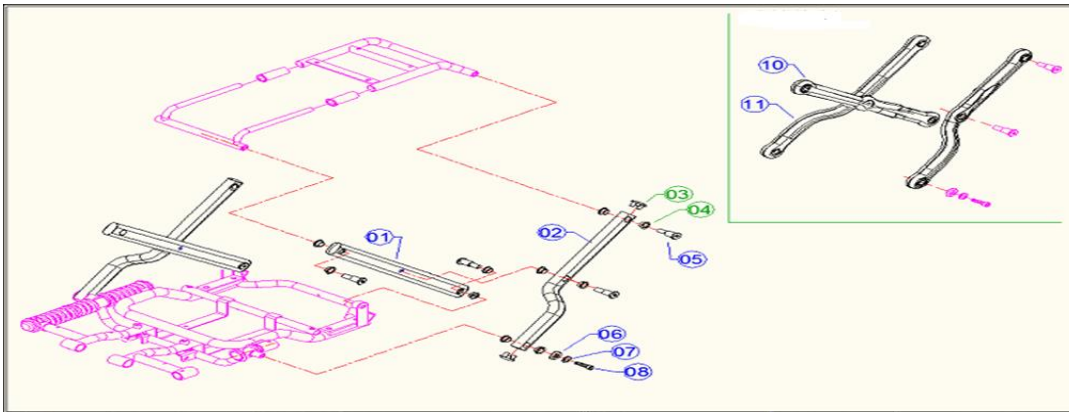

5	RUBBER DUST COVER	1914150
6	PEDAL AXEL	1914203
7	LOCKING PIN PEDAL	1914204
8	BOLT M4x10	1914205
9	SPRING PEDAL AXEL	1914206
10	PEDAL	1914127

HANDEL BARS

29	LOWER TUBE HANDLE BAR		1920041
B	SE*STUURVERST.KOMPLEET MET STERKNOP		1915968
5	HANDLE BAR COVER RED		1914858
5	HANDLE BAR COVER BLUE		1914857
7	SPEED LEVER		1914207
8	SPEED LEVER ATTACHEMENT		1914208
not depicted	COVVER KNOB		1915992
27	BLOCKING WASHER		1918062

SEAT ASSEMBLY

SEAT FOLDING SYSTEM

SWIVEL SEAT		
10	SEAT TUBE	1917958

FRONT AXLE COMPLETE		
1	FRONT AXLE TUBE	1920033
2	FRONT TURNING AXLE	1914154
3	CENTER TUB	1914209
4	BEARING SHAFT	1914210
10	COMPLETE WHEEL	1915126
14	INNER RIM	1914155
16	INNER TUBE	1001263
17	OUTER RIM	1914156