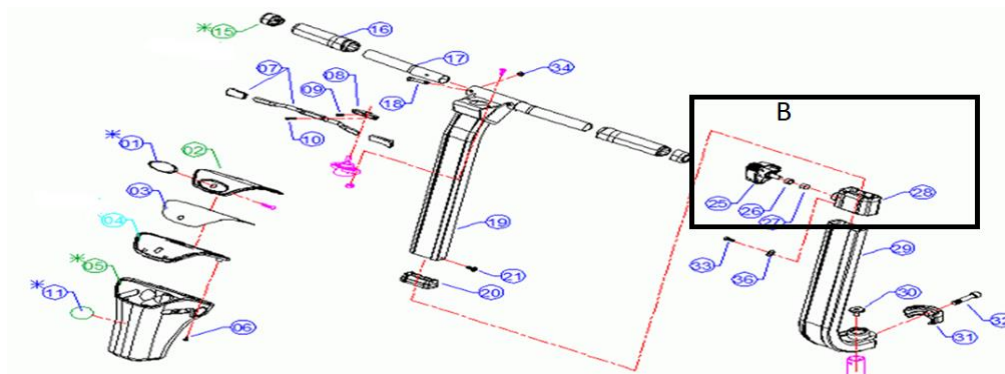

5	RUBBER DUST COVER	1914150
6	PEDAL AXEL	1914203
7	LOCKING PIN PEDAL	1914204
8	BOLT M4x10	1914205
9	SPRING PEDAL AXEL	1914206
10	PEDAL	1914127

HANDEL BARS

29	LOWER TUBE HANDLE BAR		1920041
B	SE*STUURVERST.KOMPLEET MET STERKNOP		1915968
5	HANDLE BAR COVER RED		1914858
5	HANDLE BAR COVER BLUE		1914857
7	SPEED LEVER		1914207
8	SPEED LEVER ATTACHEMENT		1914208
not depicted	COVVER KNOB		1915992
27	BLOCKING WASHER		1918062

SEAT ASSEMBLY

SEAT FOLDING SYSTEM

SWIVEL SEAT		
10	SEAT TUBE	1917958

FRONT AXLE COMPLETE		
1	FRONT AXLE TUBE	1920033
2	FRONT TURNING AXLE	1914154
3	CENTER TUB	1914209
4	BEARING SHAFT	1914210
10	COMPLETE WHEEL	1915126
14	INNER RIM	1914155
16	INNER TUBE	1001263
17	OUTER RIM	1914156