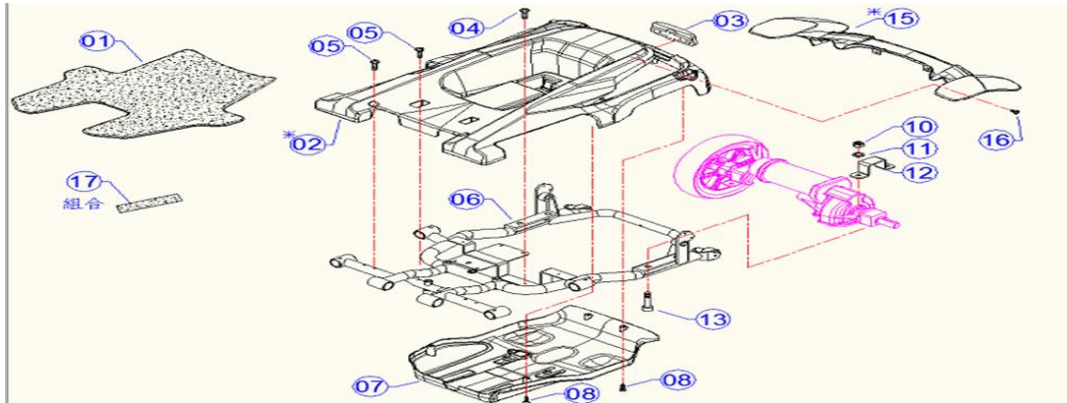

REAR FRAME

1	CARPET	1913962
2	REAR COVER BLUE	1914178
2	REAR COVER RED	1914179
7	UNDER BODY	1914148
15	REAR COVER + MUDGUARD	1914149