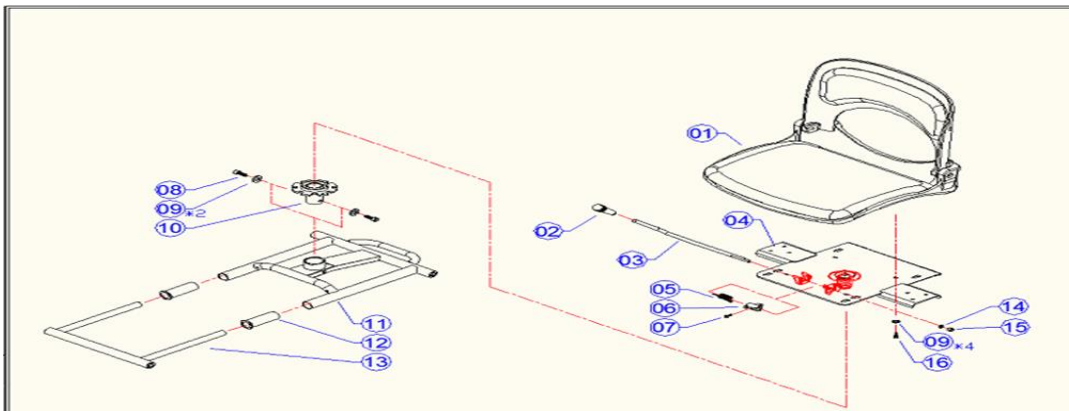

SEAT ASSEMBLY

SEAT FOLDING SYSTEM

SWIVEL SEAT		
10	SEAT TUBE	1917958

FRONT AXLE COMPLETE		
1	FRONT AXLE TUBE	1920033
2	FRONT TURNING AXLE	1914154
3	CENTER TUB	1914209
4	BEARING SHAFT	1914210
10	COMPLETE WHEEL	1915126
14	INNER RIM	1914155
16	INNER TUBE	1001263
17	OUTER RIM	1914156