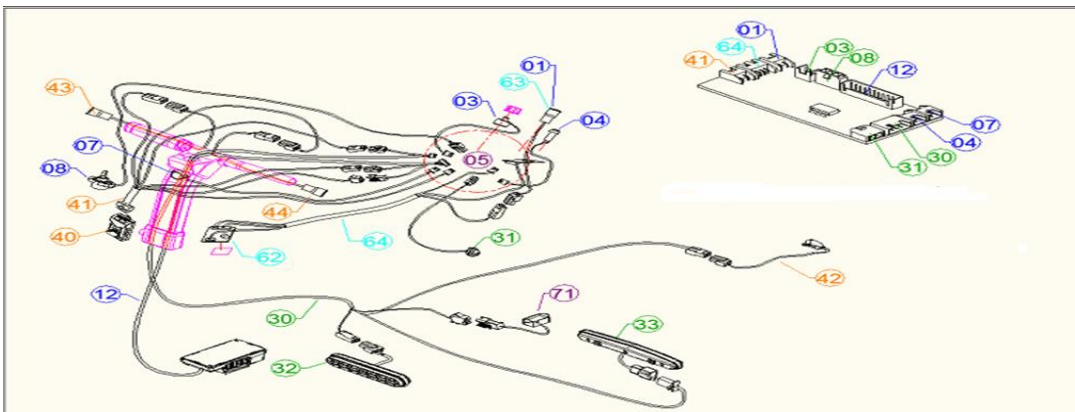

12	MAIN CABLE			1914169
31	CABLE +LED			1914171