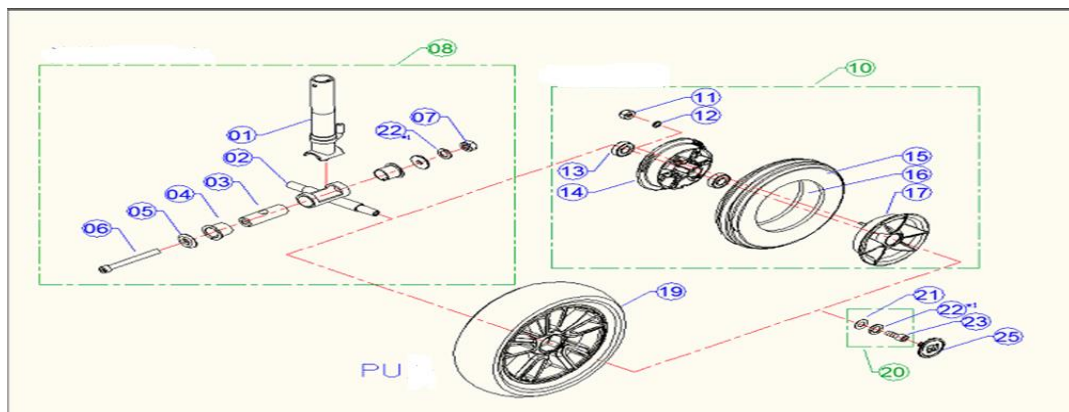

5	RUBBER DUST COVER	1914150
6	PEDAL AXEL	1914203
7	LOCKING PIN PEDAL	1914204
8	BOLT M4x10	1914205
9	SPRING PEDAL AXEL	1914206
10	PEDAL	1914127

HANDEL BARS

29	LOWER TUBE HANDLE BAR		1920041
B	SE*STUURVERST.KOMPLEET MET STERKNOP		1915968
5	HANDLE BAR COVER RED		1914858
5	HANDLE BAR COVER BLUE		1914857
7	SPEED LEVER		1914207
8	SPEED LEVER ATTACHEMENT		1914208
not depicted	COVVER KNOB		1915992
27	BLOCKING WASHER		1918062

SEAT ASSEMBLY

SEAT FOLDING SYSTEM

SWIVEL SEAT		
10	SEAT TUBE	1917958

FRONT AXLE COMPLETE		
1	FRONT AXLE TUBE	1920033
2	FRONT TURNING AXLE	1914154
3	CENTER TUB	1914209
4	BEARING SHAFT	1914210
10	COMPLETE WHEEL	1915126
14	INNER RIM	1914155
16	INNER TUBE	1001263
17	OUTER RIM	1914156