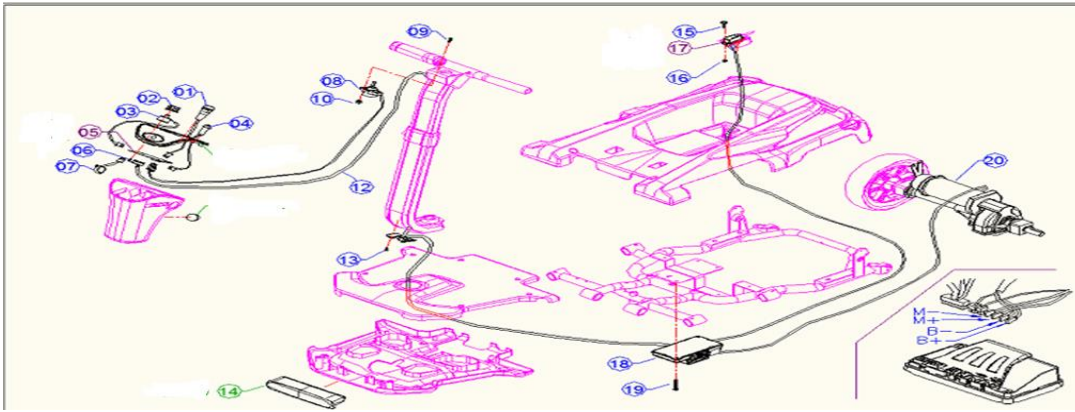

SEAT ASSEMBLY

SEAT FOLDING SYSTEM

SWIVEL SEAT		
10	SEAT TUBE	1917958

FRONT AXLE COMPLETE		
1	FRONT AXLE TUBE	1920033
2	FRONT TURNING AXLE	1914154
3	CENTER TUB	1914209
4	BEARING SHAFT	1914210
10	COMPLETE WHEEL	1915126
14	INNER RIM	1914155
16	INNER TUBE	1001263
17	OUTER RIM	1914156