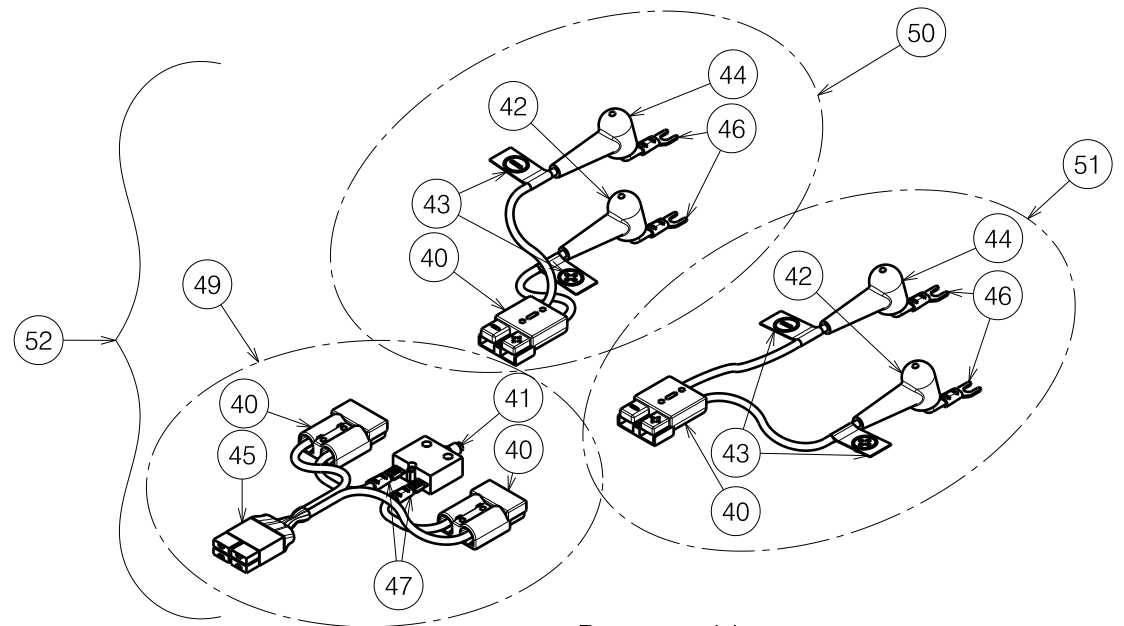

E000727 / M

Sheet 1/3

NAVIX RWD LOWER FRAME				Plan No.
NAVIX RWD ONDERFRAME				E000727 / M
Scale:	1:7	Drafted	Verified	Confirmed
Date	09/02/2012	02/07/2021	02/07/2021	02/07/2021
Initials	JG	SD	PJ	

Battery cables

NAVIX RWD LOWER FRAME				Plan No.
NAVIX RWD ONDERFRAME				E000727 / M
Scale: 1:7	Drafted	Verified	Confirmed	
Date	09/02/2012	02/07/2021	02/07/2021	
Initials	JG	SD	PJ	

Material			
No.	Plan	Article	Quantity
1	X001016	1001682	6
2	M12x90 DIN931	1995042	2
3	X005948	2075204	2
4	Y016941	1749754	1
5	X005142	1909257	1
6	Y016972	1752554	2
7**	X004581	1753900	1
8**	Y017259	1749854	1
10	Y018444	17706..	1
11**	M6 DIN125	1000973	2
12	M5x12 DIN912	1001489	2
15	M12 DIN125	1001561	2
16	∅38	1001611	2
17	M5 DIN985	1001679	2
18	M12x1.5 DIN985	1993736	2
19	M12 DIN985	1001684	2
21	---	1007521	2
22**	M6 DIN986	1008492	2
23	M8x65 DIN912	1009569	2
24A	∅200x50	1909456	1
	∅200x50 R-fill	1910146	1
24B	∅200x50	1909457	1
	∅200x50 R-fill	1910147	1
25	M5x35 DIN912	1007961	2
26	60A	1912294	1
	40A	1909021	1
27	220W	1916563	1
28	220W	1916564	1
29	38x20	1906679	2
30	∅4.8x10	1906684	4
31	R310	1909455	2
	R310 R-fill	1910145	2
32	X005590	1912550	4
33	---	2990526	2

Material			
No.	Plan	Article	Quantity
34	X000188	G078500	2
35	12V - 44Ah	1906482 ***	2
	12V - 50Ah	1904684 ****	2
36	M8x76 DIN7984	1998993	2
37	M8	1998994	2
39**	∅20	2990091	2
40	X002404	1991692	4
41	30A	1000746	1
42	---	1901731	2
43	---	1901755	4
44	---	1994180	2
45	---	1994573	1
46	---	L000001	4
47	---	L000077	2
48*	---	T001045	0.1
49	---	1906798	1
50	---	1906799	1
51	---	1906800	1
52	---	1906782	1
53*	---	W620150	0.02
54*	---	W620151	2
55	M5 DIN125	1001550	2
56	M8x16 ISO7380	1991858	2
57	M5x10 DIN912	1001488	4
58	M5	1909454	2
59	M8x70 DIN912	1005289	4
60	M8 DIN934	1001671	2
61	X005083	1908680	2
62	M8x16 DIN912	1001498	8
63	8A	1915905*	1