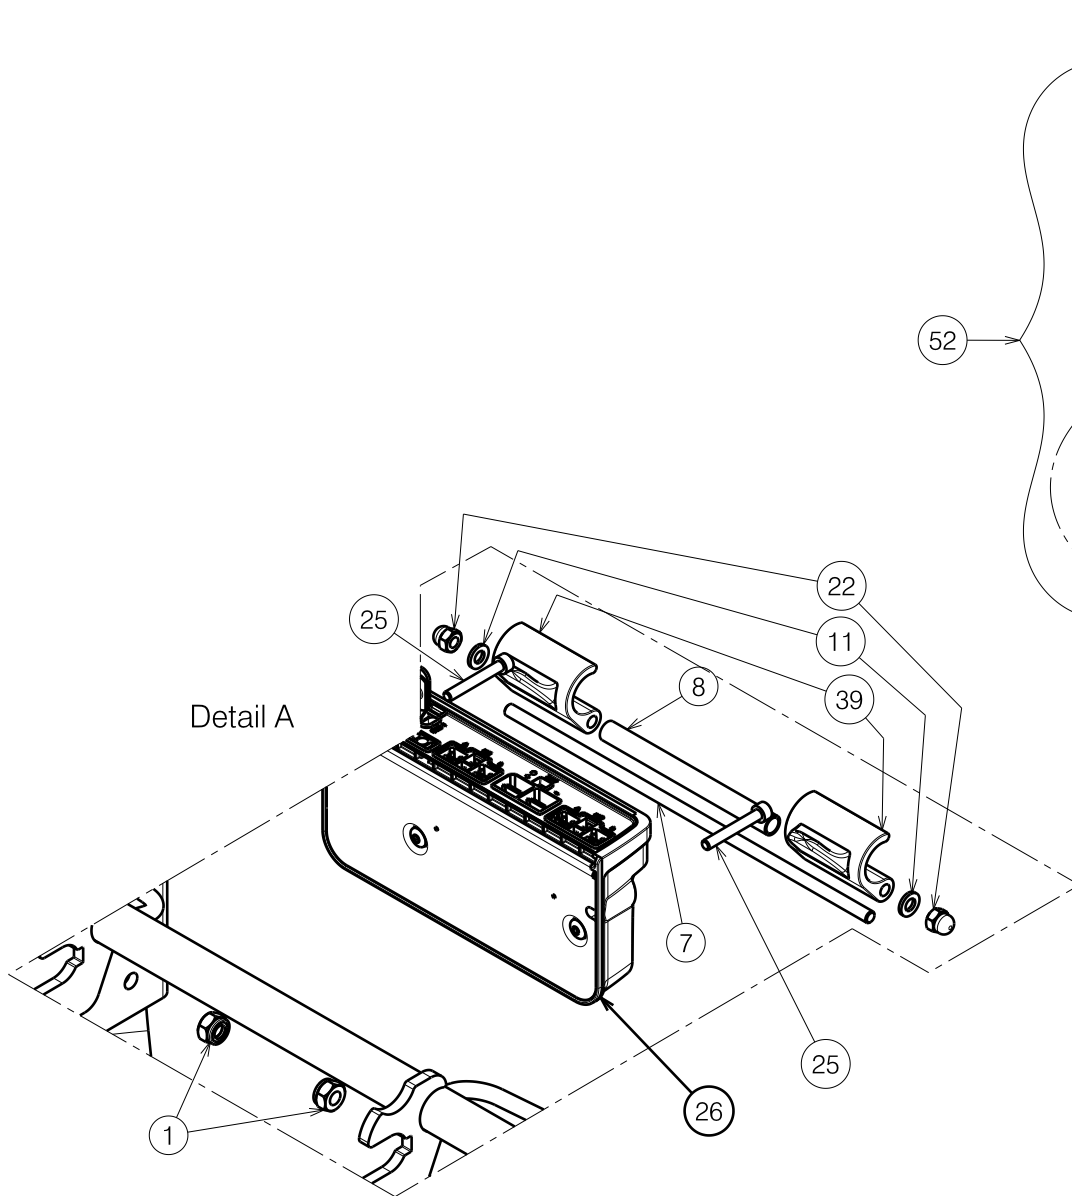

E000727 / M

Sheet 1/3

NAVIX RWD LOWER FRAME				Plan No.
NAVIX RWD ONDERFRAME				E000727 / M
Scale:	1:7	Drafted	Verified	Confirmed
Date	09/02/2012	02/07/2021	02/07/2021	02/07/2021
Initials	JG	SD	PJ	

Battery cables

NAVIX RWD LOWER FRAME				Plan No.
NAVIX RWD ONDERFRAME				E000727 / M
Scale: 1:7	Drafted	Verified	Confirmed	
Date	09/02/2012	02/07/2021	02/07/2021	
Initials	JG	SD	PJ	

Material			
No.	Plan	Article	Quantity
1	X001016	1001682	6
2	M12x90 DIN931	1995042	2
3	X005948	2075204	2
4	Y016941	1749754	1
5	X005142	1909257	1
6	Y016972	1752554	2
7**	X004581	1753900	1
8**	Y017259	1749854	1
10	Y018444	17706..	1
11**	M6 DIN125	1000973	2
12	M5x12 DIN912	1001489	2
15	M12 DIN125	1001561	2
16	∅38	1001611	2
17	M5 DIN985	1001679	2
18	M12x1.5 DIN985	1993736	2
19	M12 DIN985	1001684	2
21	---	1007521	2
22**	M6 DIN986	1008492	2
23	M8x65 DIN912	1009569	2
24A	∅200x50	1909456	1
	∅200x50 R-fill	1910146	1
24B	∅200x50	1909457	1
	∅200x50 R-fill	1910147	1
25	M5x35 DIN912	1007961	2
26	60A	1912294	1
	40A	1909021	1
27	220W	1916563	1
28	220W	1916564	1
29	38x20	1906679	2
30	∅4.8x10	1906684	4
31	R310	1909455	2
	R310 R-fill	1910145	2
32	X005590	1912550	4
33	---	2990526	2

Material			
No.	Plan	Article	Quantity
34	X000188	G078500	2
35	12V - 44Ah	1906482 ***	2
	12V - 50Ah	1904684 ****	2
36	M8x76 DIN7984	1998993	2
37	M8	1998994	2
39**	∅20	2990091	2
40	X002404	1991692	4
41	30A	1000746	1
42	---	1901731	2
43	---	1901755	4
44	---	1994180	2
45	---	1994573	1
46	---	L000001	4
47	---	L000077	2
48*	---	T001045	0.1
49	---	1906798	1
50	---	1906799	1
51	---	1906800	1
52	---	1906782	1
53*	---	W620150	0.02
54*	---	W620151	2
55	M5 DIN125	1001550	2
56	M8x16 ISO7380	1991858	2
57	M5x10 DIN912	1001488	4
58	M5	1909454	2
59	M8x70 DIN912	1005289	4
60	M8 DIN934	1001671	2
61	X005083	1908680	2
62	M8x16 DIN912	1001498	8
63	8A	1915905*	1