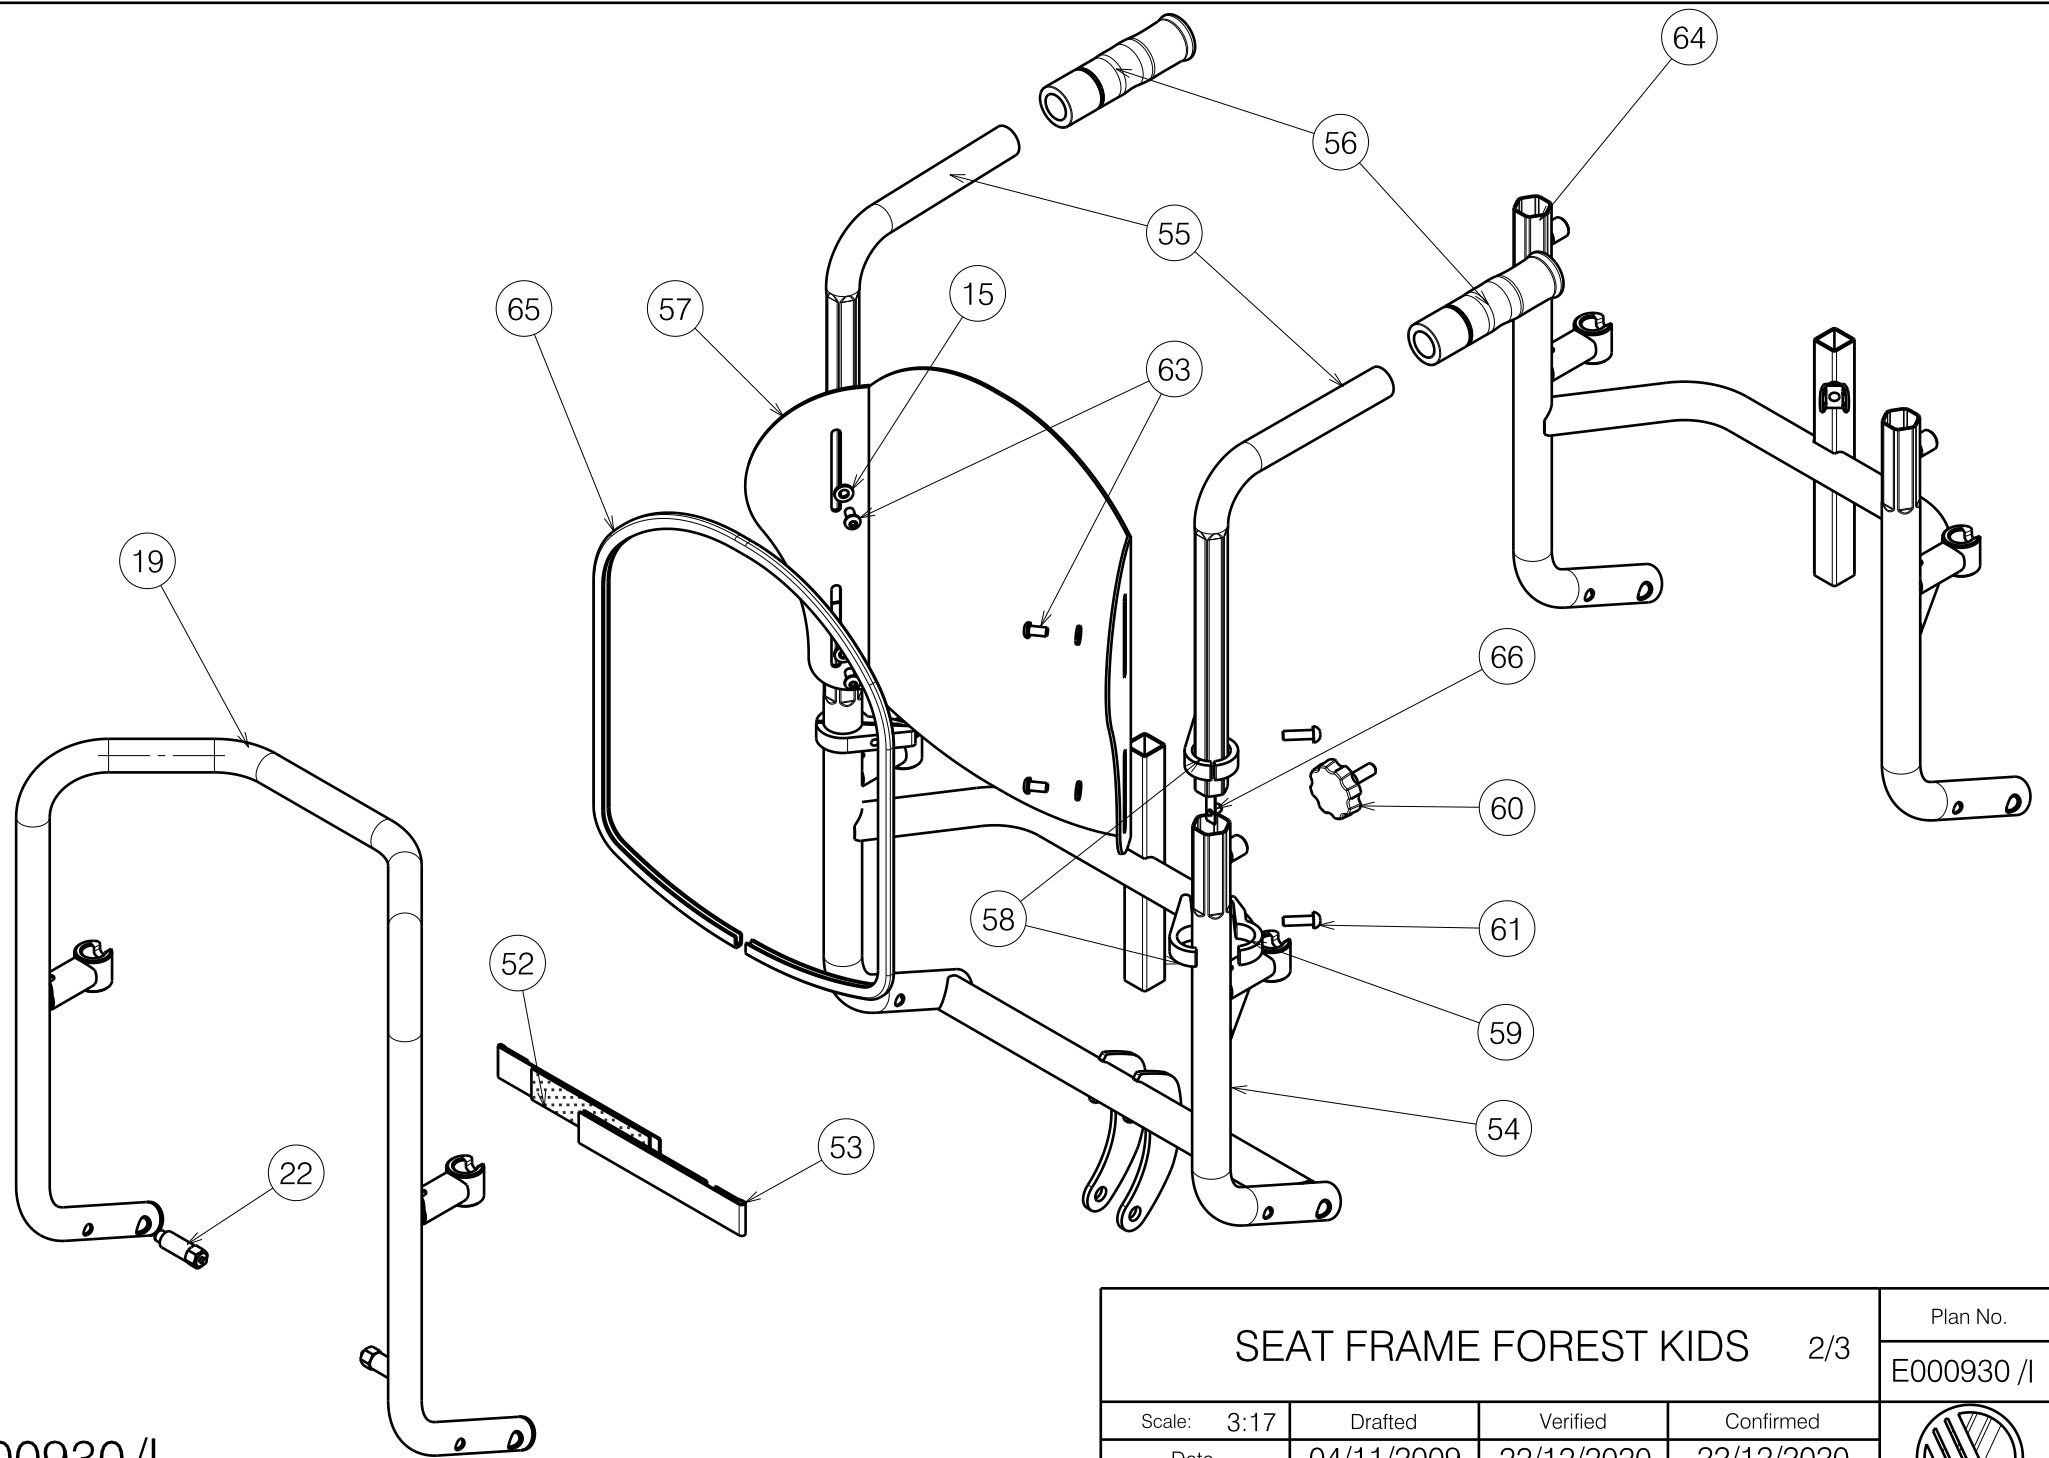

Detail A
Scale: 1:4

Isometric view
Scale: 1:4

E000930 / I

SEAT FRAME FOREST KIDS 1/3				Plan No.
				E000930 / I
Scale	3:17	Drafted	Verified	Confirmed
Date	18/04/2009	22/12/2020	22/12/2020	22/12/2020
Init.	RM	DB	TK	

Material			
No.	Plan	Article	Number
1	YP02039	18917	1
2	YP01678	18793	1
3	YP01679	18792	1
4	Y003955	14960	4
5	---	1006661	2
6	M8x20	1992349	2
7	YP01674	18791	2
8	YP02052	18913	2
9	X002559	1993949	2
10	M8x35	1993236	13
11	D8,2	1001556	15
12	M8	1001682	15
13	X002135	1992405	2
14	M6x45	1003109	2
15	D6,4	1001564	6
16	M6	1008492	2
17	YP01630	18758	1
18	YP01629	18757	1
19	YP02048	18912	1
20	M8X25	1990501	2
21	D8,5	1003199	6
22	---	2990455	2
23	YP01841	18812	1
24	---	1997465	2
25	X004942	1907377	2
26	X004943	1907376	2
27	X004960	1907430	2
28	M5x12	1001489	2
29	M5x30	1903983	2
30	---	1910745	2
31	Y003562	1474454	1
32	YP02055	18922	1
33	D4,5x11	1990752	11
34	LE 50A	1910896	1
35	---	1994573	1
36	---	T001045	1
37	---	H005006	2
38	---	L000034	1

Material			
No.	Plan	Article	Number
39	---	1901755	2
40	---	1901731	1
41	---	L000001	2
42	---	1994180	1
43	---	L000035	1
44	---	1000746	1
45	---	T001009	0,002
46	---	2993352	1
47	YP02034	18925	1
48	M10x25	1001450	1
49	10,5	1001558	1
50	M10	1001683	1
51	D10x40	1991481	1
52	---	2990592	1
53	---	2990593	1
54	YP02108	18939	1
55	Y006560	15750	2
56	---	2990351	2
57	YP02222	18948	1
58	YP02160	18935	4
59	YP02159	18934	4
60	---	1001580	2
61	M6X20	1006999	4
62	---	---	-
63	M6X12	1007000	4
64	YP02231	18949	1
65	---	1002399	0,94 m
66	Y006559	1995662	2
67	M8	1902024	2
68	M8X40	1008739	2
69	---	1907340	2
70	---	1991679	2

E000930/I

SEAT FRAME FOREST KIDS 3/3				Plan No. E000930 /I
Scale:	Drafted	Verified	Confirmed	
Date	28/04/2009	22/12/2020	22/12/2020	
Init.	RM	DB	TK	

E000930/I

SEAT FRAME FOREST KIDS 2/3				Plan No. E000930 /I
Scale: 3:17	Drafted	Verified	Confirmed	
Date	04/11/2009	22/12/2020	22/12/2020	
Init.	RM	DB	TK	