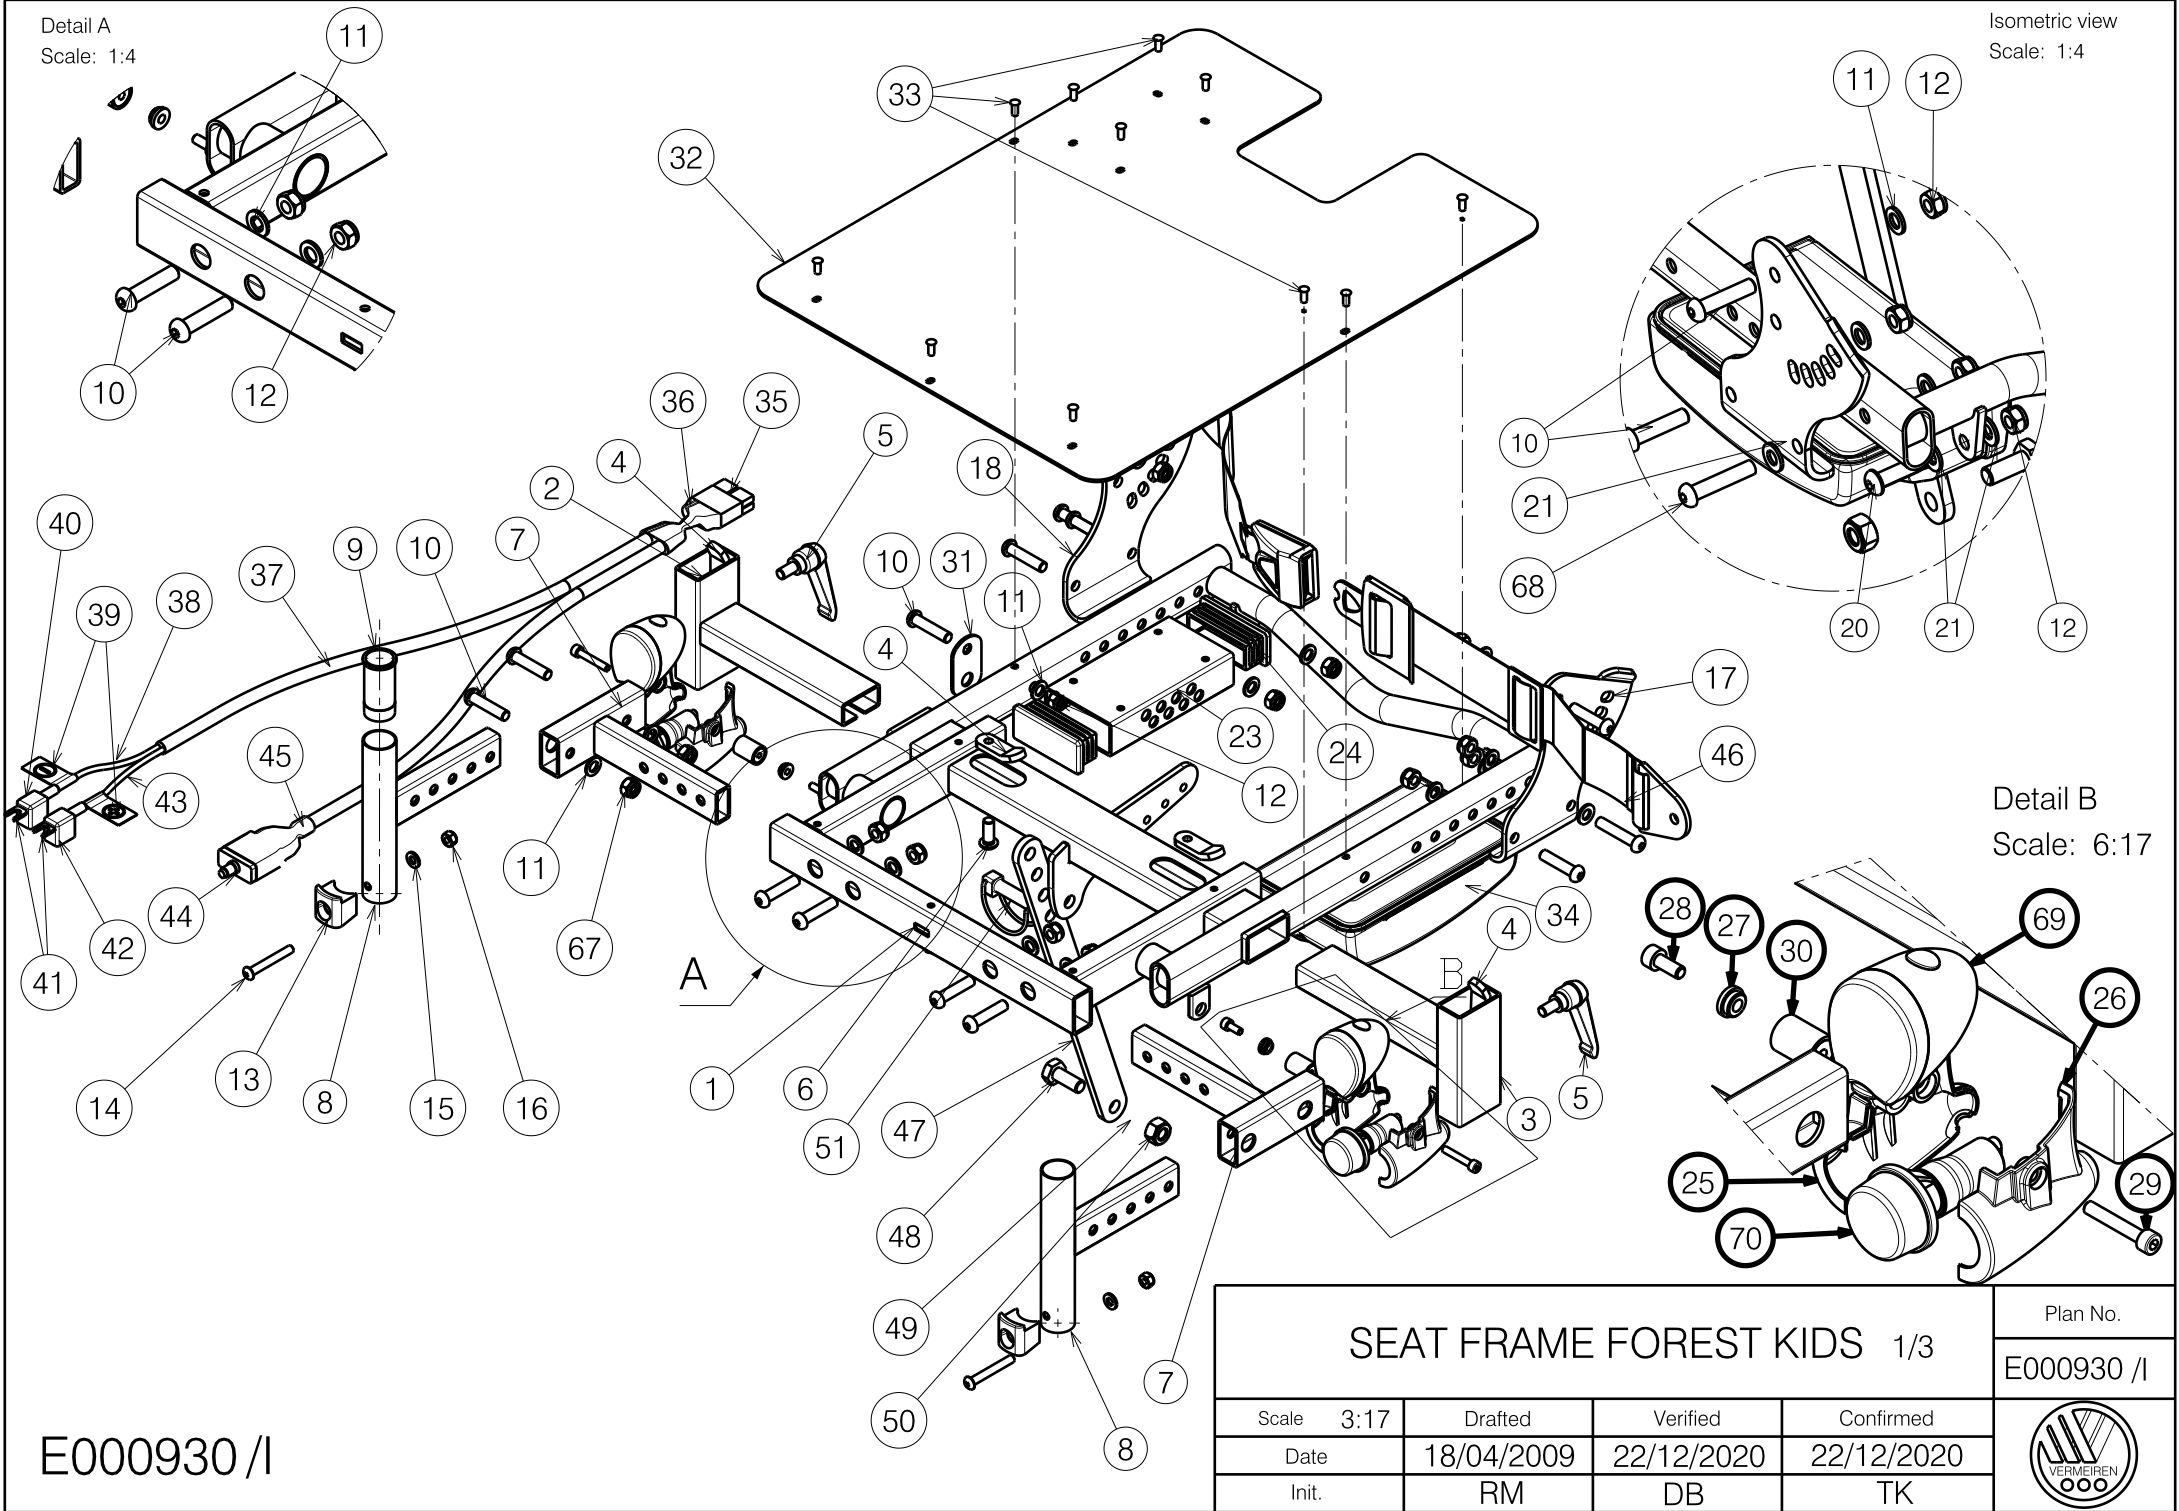

Detail A
Scale: 1:4

Isometric view
Scale: 1:4

E000930 / I

SEAT FRAME FOREST KIDS 1/3				Plan No.
				E000930 / I
Scale	3:17	Drafted	Verified	Confirmed
Date	18/04/2009	22/12/2020	22/12/2020	22/12/2020
Init.	RM	DB	TK	

Material			
No.	Plan	Article	Number
1	YP02039	18917	1
2	YP01678	18793	1
3	YP01679	18792	1
4	Y003955	14960	4
5	---	1006661	2
6	M8x20	1992349	2
7	YP01674	18791	2
8	YP02052	18913	2
9	X002559	1993949	2
10	M8x35	1993236	13
11	D8,2	1001556	15
12	M8	1001682	15
13	X002135	1992405	2
14	M6x45	1003109	2
15	D6,4	1001564	6
16	M6	1008492	2
17	YP01630	18758	1
18	YP01629	18757	1
19	YP02048	18912	1
20	M8X25	1990501	2
21	D8,5	1003199	6
22	---	2990455	2
23	YP01841	18812	1
24	---	1997465	2
25	X004942	1907377	2
26	X004943	1907376	2
27	X004960	1907430	2
28	M5x12	1001489	2
29	M5x30	1903983	2
30	---	1910745	2
31	Y003562	1474454	1
32	YP02055	18922	1
33	D4,5x11	1990752	11
34	LE 50A	1910896	1
35	---	1994573	1
36	---	T001045	1
37	---	H005006	2
38	---	L000034	1

Material			
No.	Plan	Article	Number
39	---	1901755	2
40	---	1901731	1
41	---	L000001	2
42	---	1994180	1
43	---	L000035	1
44	---	1000746	1
45	---	T001009	0,002
46	---	2993352	1
47	YP02034	18925	1
48	M10x25	1001450	1
49	10,5	1001558	1
50	M10	1001683	1
51	D10x40	1991481	1
52	---	2990592	1
53	---	2990593	1
54	YP02108	18939	1
55	Y006560	15750	2
56	---	2990351	2
57	YP02222	18948	1
58	YP02160	18935	4
59	YP02159	18934	4
60	---	1001580	2
61	M6X20	1006999	4
62	---	---	-
63	M6X12	1007000	4
64	YP02231	18949	1
65	---	1002399	0,94 m
66	Y006559	1995662	2
67	M8	1902024	2
68	M8X40	1008739	2
69	---	1907340	2
70	---	1991679	2

E000930/I

SEAT FRAME FOREST KIDS 3/3				Plan No. E000930 /I
Scale:	Drafted	Verified	Confirmed	
Date	28/04/2009	22/12/2020	22/12/2020	
Init.	RM	DB	TK	

E000930/I

SEAT FRAME FOREST KIDS 2/3				Plan No. E000930 /I
Scale: 3:17	Drafted	Verified	Confirmed	
Date	04/11/2009	22/12/2020	22/12/2020	
Init.	RM	DB	TK	