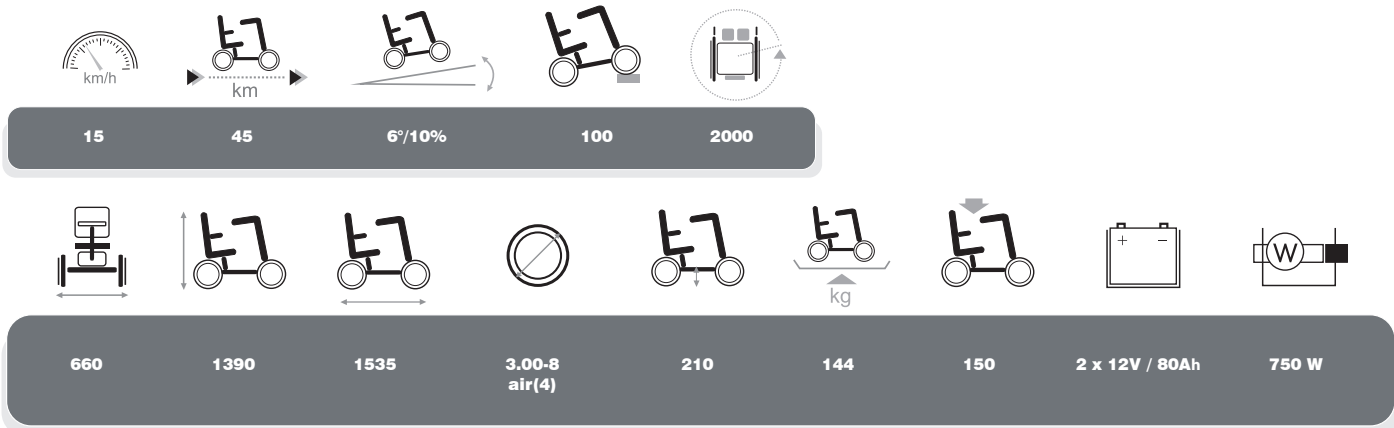

Carpo 2 SE

Comfortable outdoor scooter

The Carpo 2 SE (Special Edition) is a contemporary four-wheel scooter for daily use with all the necessary comfort. Ideal for longer rides outdoor in all weather conditions. Fully equipped and a sporty look in a refreshing color.

Images for illustration purposes only. Certain features may be optional.

Opening up new horizons in mobility

Technical data Carpo 2 SE

Measurements in mm, kg. Deviations in sizes and weight (15 mm and 1,5 kg) are possible

Full digital steering with clear pictograms

Lighting for optimal visibility in traffic

Your guarantee of quality

Regarding quality, Carpo 2 SE complies with the highest norms, laid down by certified test institutes in most European countries.