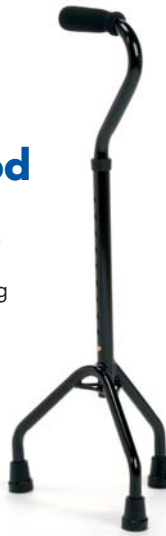

Canes

WALKING STICKS

Foldable models

height: 830 mm - 930 mm
users weight: 100 kg

Beatrix

Bonny

Britney

Betty

Zoë tripod

length from 750 mm
to 980 mm
users weight: 130 kg

Fixed models

height 790 mm - 1020 mm
users weight: 130 kg

Mary

Maud

Mona

Monica